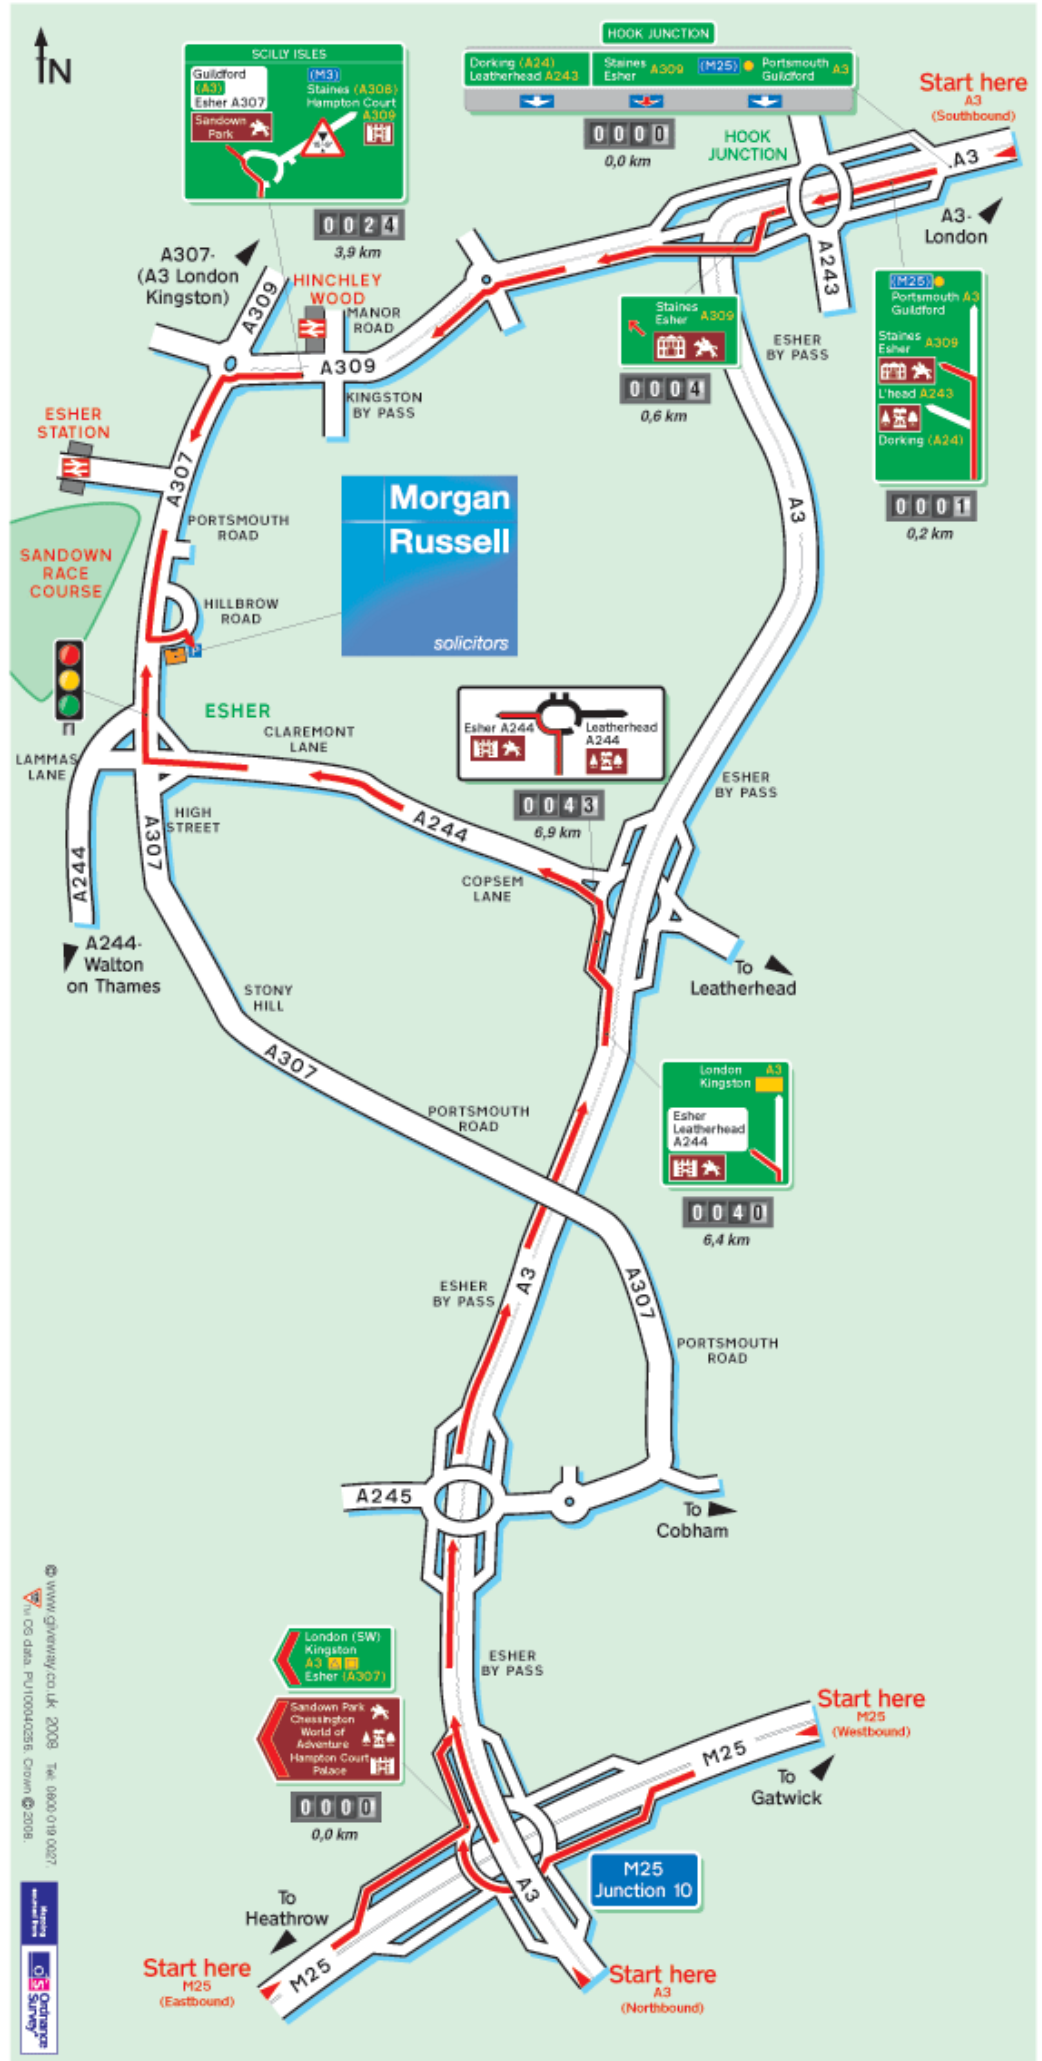

(Served by London Waterloo)

Situated off Station Road just off the (A307) Portsmouth Road. We can arrange for a car to meet you.

**By Air**  
**Heathrow Airport**

Situated at junction 4a M4/

A4, M25 junc 15. Drive anti-clockwise, leaving at junction 10 (A3), then follow route map to the right.

**Gatwick Airport**

Situated at junction 9/9a M23, join the M25 at

junction 7. Drive clockwise, leaving at junction 10 (A3), then follow route map to the right.

**Locator Map**

© www.giveway.co.uk 2008 Tel: 0800 018 0027  
 All CG data. Fullroadz85. Crown © 2008